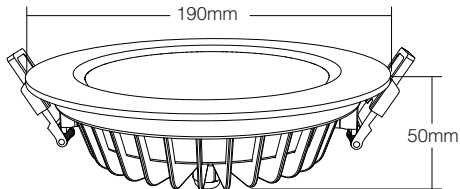

Hole Size: \varnothing 175~180mm

Material: Aluminum

Instructions

1. Please open the hole on the ceiling according to the correct size of Diagram 1.
2. Connect the driver properly according to the wire connection Diagram 2. And then put the driver and wire into the ceiling from the hole.
3. Push in the two spring elements, make sure that they are deployed and anchored on the back of the ceiling Diagram 3 and 4.