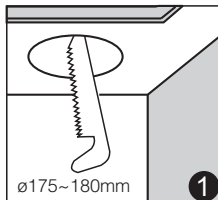

Hole Size: \varnothing 175~180mm

Material: Aluminum

Instructions

1. Please open the hole on the ceiling according to the correct size of Diagram 1.
2. Connect the driver properly according to the wire connection Diagram 2. And then put the driver and wire into the ceiling from the hole.
3. Push in the two spring elements, make sure that they are deployed and anchored on the back of the ceiling Diagram 3 and 4.