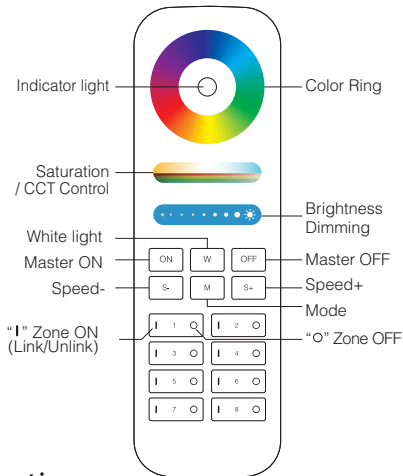

FUT092

FUT089

Caution

- Amateur do not dismantle and install the light
- Users must be correct, strict and solid to install the light; do not use the light on strenuous vibration area.
- The lighting will be heating on working, pls do not cover the lighting housing.
- The waterproof and dustproof rate is IP54, just working on water drop and spray protection, pls do not put the light into water long time.
  Power supply is not waterproof, pls put it at dry area.