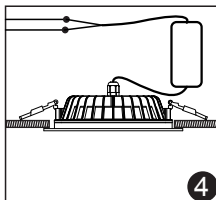

Hole Size: \varnothing 175~180mm

Material: Aluminum

Instructions

1. Please open the hole on the ceiling according to the correct size of Diagram 1.
2. Connect the driver properly according to the wire connection Diagram 2. And then put the driver and wire into the ceiling from the hole.
3. Push in the two spring elements, make sure that they are deployed and anchored on the back of the ceiling Diagram 3 and 4.