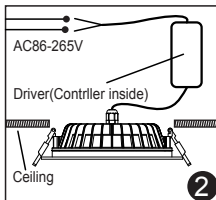

Hole Size: \varnothing 175~180mm

Material: Aluminum

Instructions

1. Please open the hole on the ceiling according to the correct size of Diagram 1.
2. Connect the driver properly according to the wire connection Diagram 2. And then put the driver and wire into the ceiling from the hole.
3. Push in the two spring elements, make sure that they are deployed and anchored on the back of the ceiling Diagram 3 and 4.