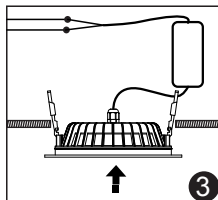

Hole Size: \varnothing 175~180mm

Material: Aluminum

Instructions

1. Please open the hole on the ceiling according to the correct size of Diagram 1.
2. Connect the driver properly according to the wire connection Diagram 2. And then put the driver and wire into the ceiling from the hole.
3. Push in the two spring elements, make sure that they are deployed and anchored on the back of the ceiling Diagram 3 and 4.