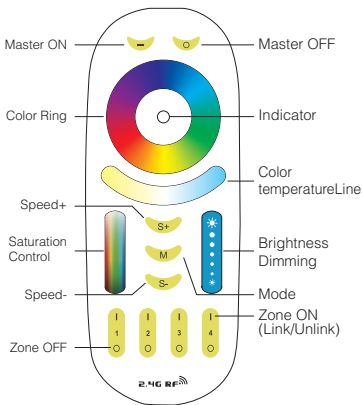

Link / Unlink

Compatible with FUT089 / FUT092 remote controls
(Purchased separately)

Link: Switch off the power, then switch on again after 5 seconds, press " | " 3 times within 3 seconds; the light will blink 3 times slowly when it is done.

Unlink: Switch off the power, then switch on again after 5 seconds, press corresponding " | " or master ON button 5 times within 3 seconds; the light will blink 10 times quickly when it is done.

FUT092